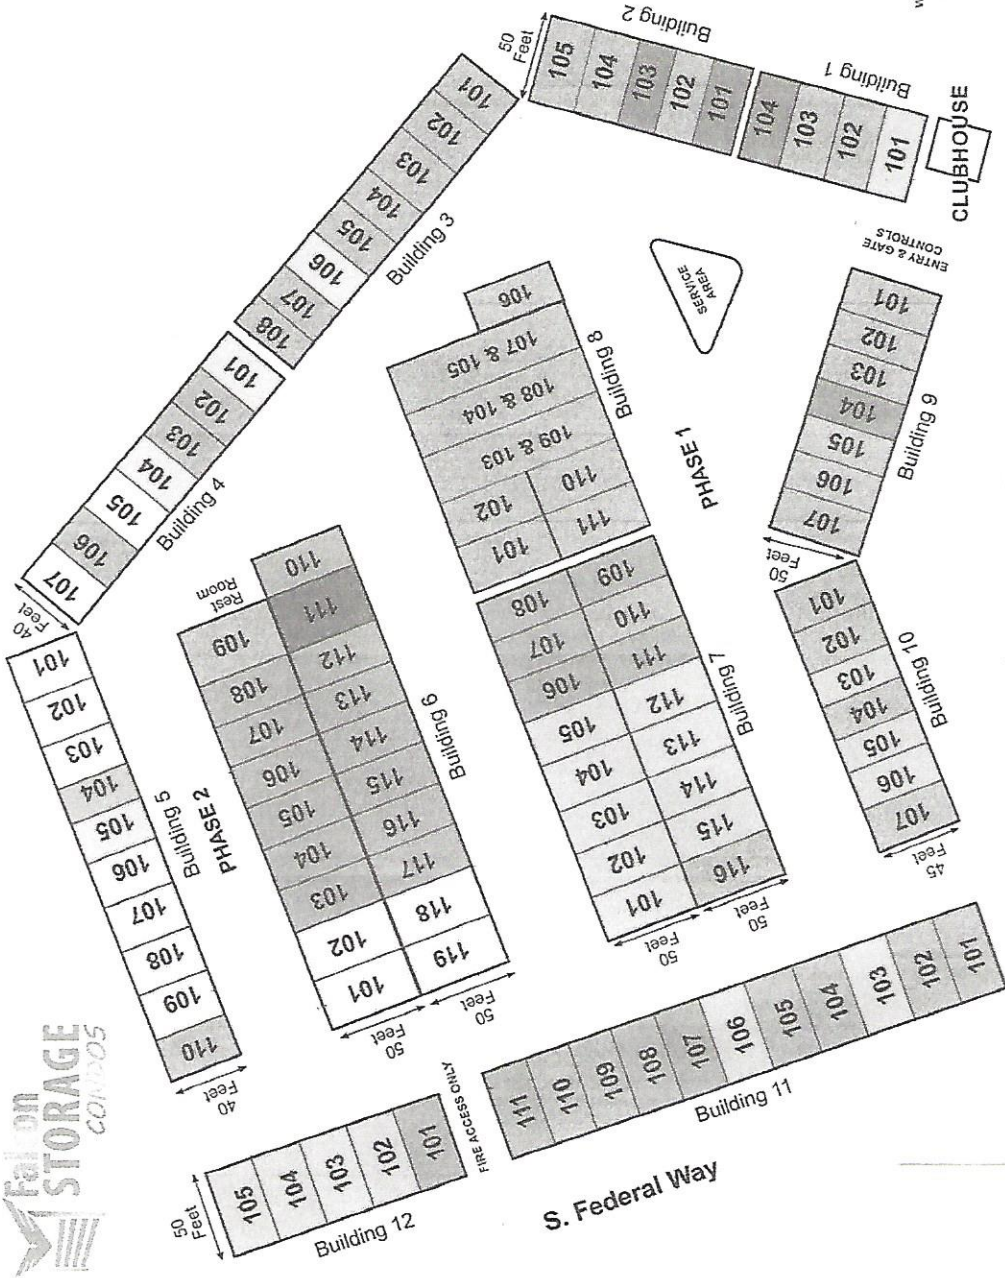

- 20x40
- 24x40
- 26x40
- 20x45
- 20x50
- 24x50
- 26x50
- 30x50

Summersweet Dr.

S. Federal Way

All information furnished regarding property for sale, rental or financing is from sources deemed reliable but no warranty or representation is made to the accuracy thereof and some is submitted to errors, omissions, change of price, rental or other conditions prior to sale, lease or financing or withdrawal without notice. No liability of any kind is to be imposed on the Broker/Agent.